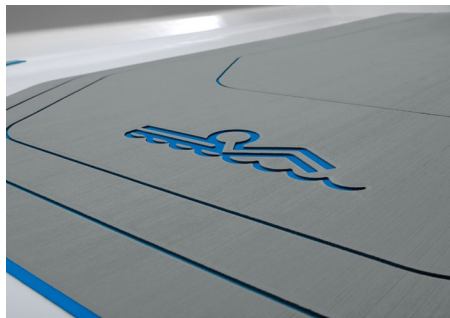

ENDLESS POOLS QUALITY AT AN AFFORDABLE PRICE

Perfectly suited for those who want to experience the fun and functionality Endless Pools are known for, without breaking the bank. These compact, all-in-one swim spas feature our jetted RecSport® current which delivers recreation, exercise, and active family fun. Each model's layout is designed to provide ample seating and space for maximum fun and relaxation!

Surface Kits

Endless Pools Fit@Home™ App

COVERS & LIFTERS

Upright™ Lifter Set

CoverCradle® Lifter

Easy Slider® Cover Mounts

For a complete list of Swim Spa Accessories, visit [endlesspools.com/swim-spas](https://www.endlesspools.com/swim-spas)