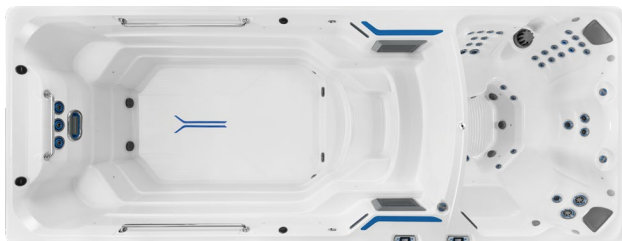

 All units displayed with optional underwater treadmill

Our premium Hydrodrive
current technology.

X-Series

with SwimCross® Technology

A BALANCED SOLUTION FOR FUN AND FITNESS

Our practical, versatile X-Series swim spas have everything you need to power up aquatic exercise, recreational swimming, and family fun. The adjustable SwimCross® jetted current provides lift and resistance simultaneously, without the introduction of air, to provide the ideal flow for an invigorating swim or low-impact resistance training, at your pace!

X500

457 cm L x 226 cm W x 127 cm H
15 ft L x 89 in W x 50 in H

X2000

610 cm L x 226 cm W x 147 cm H
20 ft L x 89 in W x 58 in H

SwimCross airless jet current configuration.

R-Series

with RecSport® Technology

ENDLESS POOLS QUALITY AT AN AFFORDABLE PRICE

Perfectly suited for those who want to experience the fun and functionality Endless Pools are known for, without breaking the bank. These compact, all-in-one swim spas feature our jetted RecSport® current which delivers recreation, exercise, and active family fun. Each model's layout is designed to provide ample seating and space for maximum fun and relaxation!