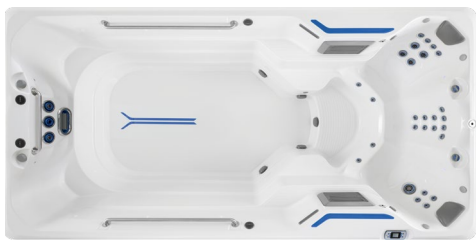

 All units displayed with optional underwater treadmill

Our premium Hydrodrive
current technology.

X-Series

with SwimCross® Technology

A BALANCED SOLUTION FOR FUN AND FITNESS

Our practical, versatile X-Series swim spas have everything you need to power up aquatic exercise, recreational swimming, and family fun. The adjustable SwimCross® jetted current provides lift and resistance simultaneously, without the introduction of air, to provide the ideal flow for an invigorating swim or low-impact resistance training, at your pace!

X500

457 cm L x 226 cm W x 127 cm H
15 ft L x 89 in W x 50 in H

X2000

610 cm L x 226 cm W x 147 cm H
20 ft L x 89 in W x 58 in H

SwimCross airless jet current configuration.

R-Series

with RecSport® Technology

ENDLESS POOLS QUALITY AT AN AFFORDABLE PRICE

Perfectly suited for those who want to experience the fun and functionality Endless Pools are known for, without breaking the bank. These compact, all-in-one swim spas feature our jetted RecSport® current which delivers recreation, exercise, and active family fun. Each model's layout is designed to provide ample seating and space for maximum fun and relaxation!