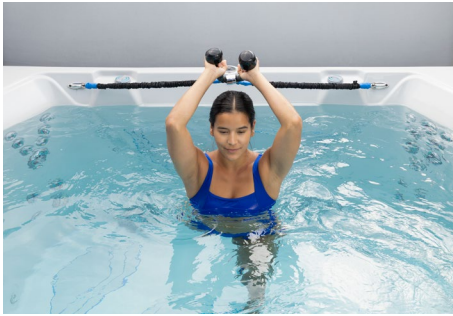

Essential Add-Ons

FITNESS ACCESSORIES

Exercise Kit