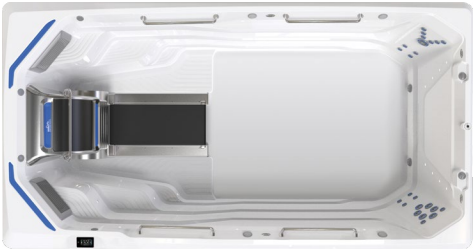

E-Series

with Hydrodrive™ Technology

FOR THE ULTIMATE AQUATIC EXPERIENCE

If living well is your top priority, E-Series is designed for you! These premium swim spas combine thoughtful conveniences with modern design, and are the only models that offer premiere Endless Pools technology like the Hydrodrive™ current and (optional) underwater treadmill. Level-up your fitness with a challenging swim or workout, then relax and enjoy the warm water and hydrotherapy seats in any of the E-series swim spas.

E500 457 cm L x 226 cm W x 147 cm H
15 ft L x 89 in W x 58 in H

E550 457 cm L x 239 cm W x 147 cm H
15 ft L x 94 in W x 58 in H

E700 518 cm L x 226 cm W x 147 cm H
17 ft L x 89 in W x 58 in H

E2000 610 cm L x 226 cm W x 147 cm H
20 ft L x 89 in W x 58 in H

 All units displayed with optional underwater treadmill

Our premium Hydrodrive
current technology.

X-Series

with SwimCross® Technology

A BALANCED SOLUTION FOR FUN AND FITNESS

Our practical, versatile X-Series swim spas have everything you need to power up aquatic exercise, recreational swimming, and family fun. The adjustable SwimCross® jetted current provides lift and resistance simultaneously, without the introduction of air, to provide the ideal flow for an invigorating swim or low-impact resistance training, at your pace!