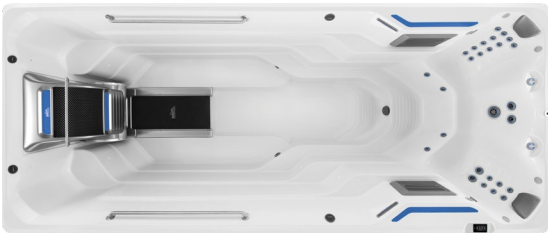

E700 518 cm L x 226 cm W x 147 cm H
17 ft L x 89 in W x 58 in H